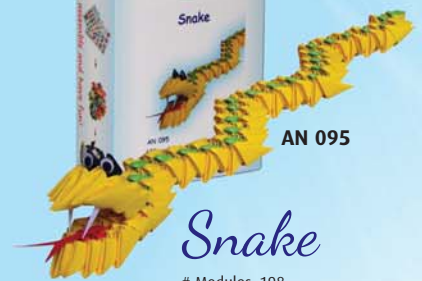

Snake

Modules: 198
Finished Dimensions: 300/ 60mm